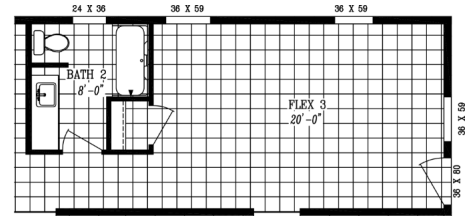

THE TEMPO SERIES

The Tempo

Hey Jude

27' x 72'

DIMENSIONS

1,920 sf

LIVING SPACE

5

BEDROOMS

2

BATHROOMS

OVERVIEW

72' Double Wide 5
Bedroom Home

Heritage Home Center

(425) 353-5464

or Request Firm Quote

EMAIL US

01 FLOOR PLAN

1,920 SQ FT · 27' x 72'

OPT. EXTENDED FLEX ROOM

02 FRONT ELEVATION

FRONT SIDEWALL

REAR SIDEWALL

REAR ENDWALL