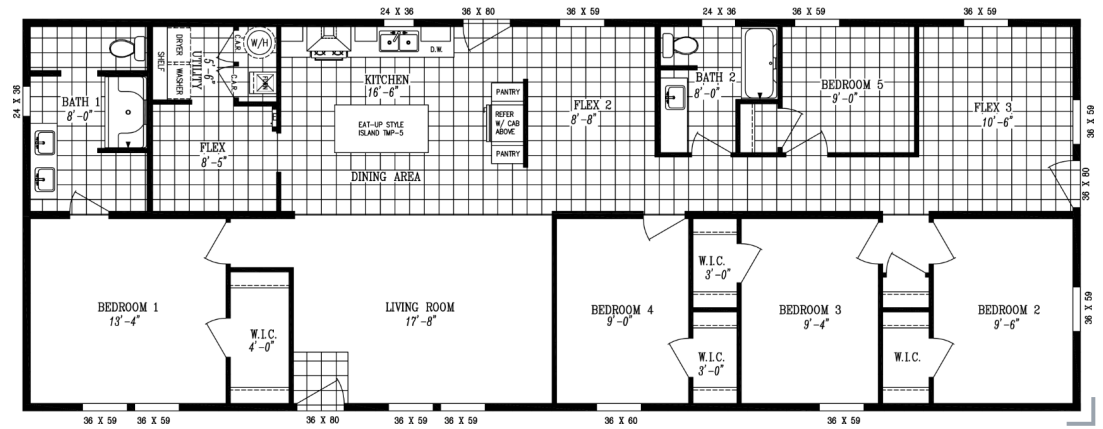

THE TEMPO SERIES

The Tempo

Hey Jude

27' x 72'

DIMENSIONS

1,920 sf

LIVING SPACE

5

BEDROOMS

2

BATHROOMS

OVERVIEW

72' Double Wide 5
Bedroom Home

Heritage Home Center

(425) 353-5464

or Request Firm Quote

EMAIL US

01 FLOOR PLAN

1,920 SQ FT · 27' x 72'

OPT. EXTENDED FLEX ROOM

02 FRONT ELEVATION

FRONT SIDEWALL

REAR SIDEWALL

REAR ENDWALL